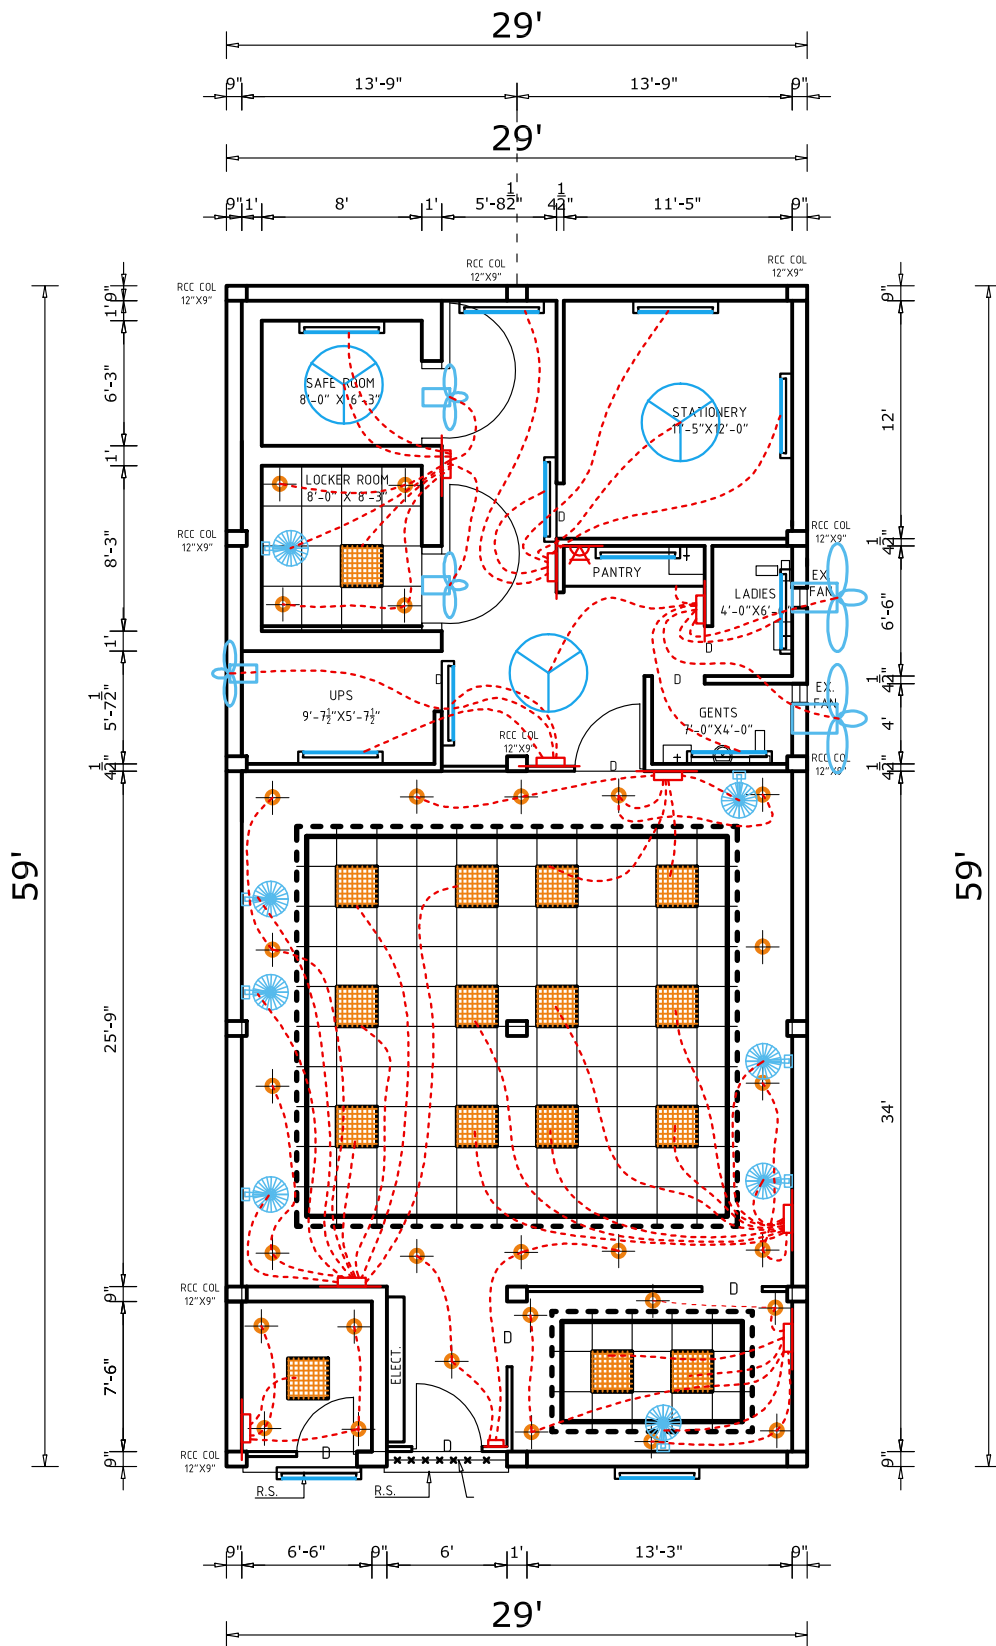

SBI AT SANDHOL

CIRCUIT WIRING DETAIL

SBI AT
SANDHOL

GURDEV GROUP OF ARCHITECTS

Architects, Valuers, Planner, Interior & Ind. Designers
S.C.O. - 1094-95, 2nd Floor, Sector-22 B, Chandigarh
Ph.: 0172-5068450, Mobile: 9417008450